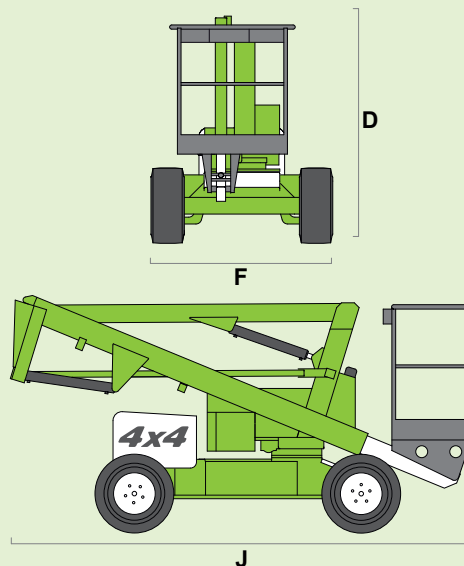

niftylift

HR12 4x4

(A) 12.2m
40ft

(B) 10.2m
33ft 6in

(C) 6.1m
20ft

200kg
440lbs

1.1m x 0.65m
3ft 7in x 2ft 2in

(D) 1.95m
6ft 5in

(F) 1.6m
5ft 3in

(J) 4.1m
13ft 5in

3.7km/h
2.2mph

3.4m
11ft 2in

30%
17°

3470kg
7650lbs

niftylift

Chalkdell Drive, Shenley Wood,
Milton Keynes, MK5 6GF
England, United Kingdom
+44 (0)1908 223456
sales@niftylift.com
www.niftylift.com