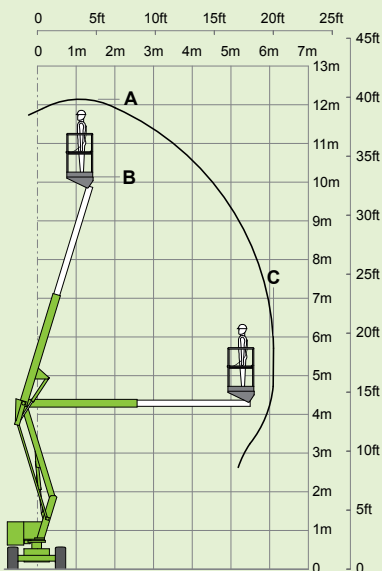

niftylift

HR12 4x4

(A) 12.2m
40ft

(B) 10.2m
33ft 6in

(C) 6.1m
20ft

200kg
440lbs

1.1m x 0.65m
3ft 7in x 2ft 2in

(D) 1.95m
6ft 5in

(F) 1.6m
5ft 3in

(J) 4.1m
13ft 5in

3.7km/h
2.2mph

3.4m
11ft 2in

30%
17°

3470kg
7650lbs

niftylift

Chalkdell Drive, Shenley Wood,
Milton Keynes, MK5 6GF
England, United Kingdom
+44 (0)1908 223456
sales@niftylift.com
www.niftylift.com