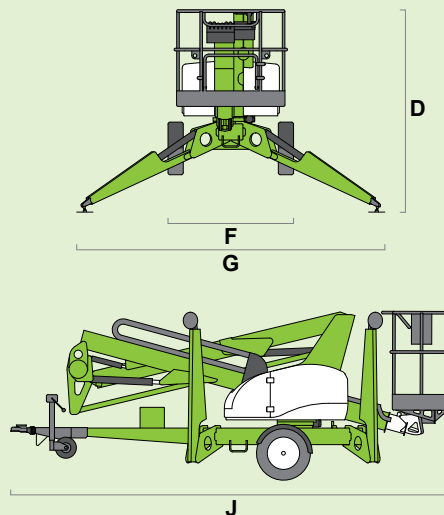

niftylift

150T

(A) 14.7m
48ft 6in

(B) 12.7m
42ft

(C) 7.55m
25ft

225kg
500lbs

1.4m x 0.7m
4ft 7in x 2ft 4in

(D) 2m
6ft 7in

(F) 1.6m
5ft 3in

(G) 3.8m
12ft 6in

(J) 5.55m
18ft 3in

1725kg
3800lbs

niftylift

Fingle Drive, Stonebridge
Milton Keynes, MK13 0ER
England, United Kingdom
+44 (0)1908 223456
sales@niftylift.com
www.niftylift.com